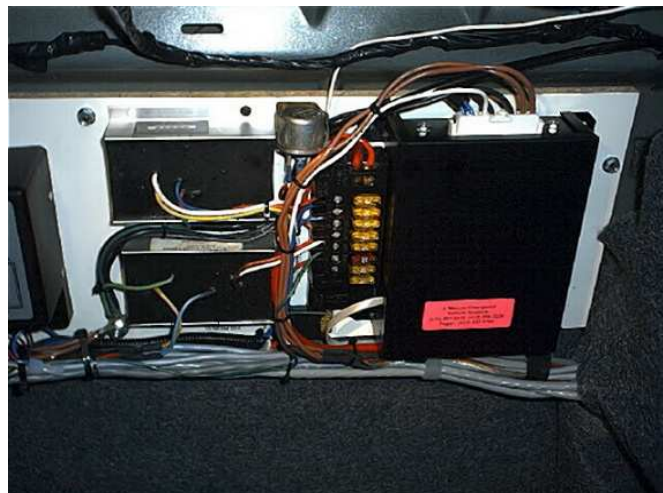

OUR EMERGENCY VEHICLE DIVISION STRIVES TO OFFER THE BEST OUTFITTING AVAILABLE. WHEN YOU RECEIVE YOUR VEHICLE, IT IS TURN KEY COMPLETE WITH LIGHTING, PAINT, LETTERING, SIRENS, AND COMMAND CONSOLES.

TAKE A LOOK AT TEKK COMM'S RECENT INSTALLATIONS.

**ALL OUR WIRING
IS FASTENED,
PROTECTED,
IDENTIFIED, AND
PROPERLY SIZED
FOR CURRENT
LOADS.**

TAKE A LOOK AT THE OTHER GUYS!

RIGHT:

*TYPICAL WIRING UNDER
PASSENGER FLOOR MAT.
THIS WIRING TECHNIQUE
LEADS TO REPEAT
SERVICE.*

LEFT:

*UNSAFE WIRING UNDER
DRIVER FLOOR MAT
INTERFERING WITH
ACCELERATOR AND BRAKE
PEDALS!*

RIGHT:

*POOR WIRING, NO
PROTECTION, MULTIPLE
SPLICES AND NOT FASTENED AT
ALL!*

SHAME ON THESE GUYS!!!