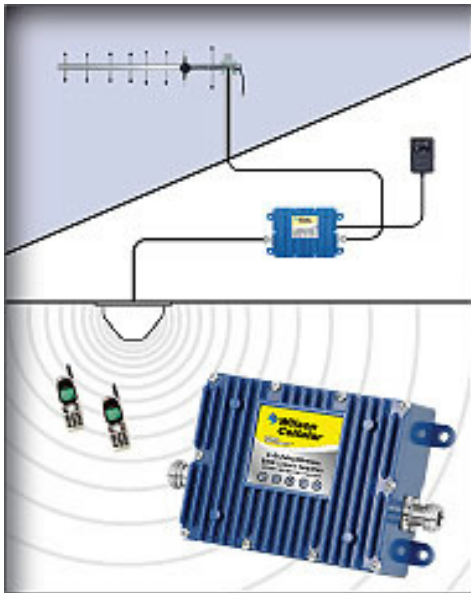

IN-BUILDING IDEN NEXTEL REPEATER

& VEHICULAR IDEN REPEATER BY TEKK COMM

Part #BD-800

In-Building Wireless Amplifier and Repeater increases your cell phone's range on send and receive.

Wireless Operation - No Physical connection to cellphone.

Allows multiple phones to be used simultaneously.

FCC Type Accepted.

For use where Nextel signal is weak or non existent indoors.

\$699.30

Part #BD-700

In Vehicle Amplifier and Repeater increases your cell phone's range on send and receive.

Wireless Operation - No Physical connection to cell phone.

Allows multiple phones to be used simultaneously.

FCC Type Accepted.

For use when responding to areas with little or weak Nextel coverage.

\$599.90