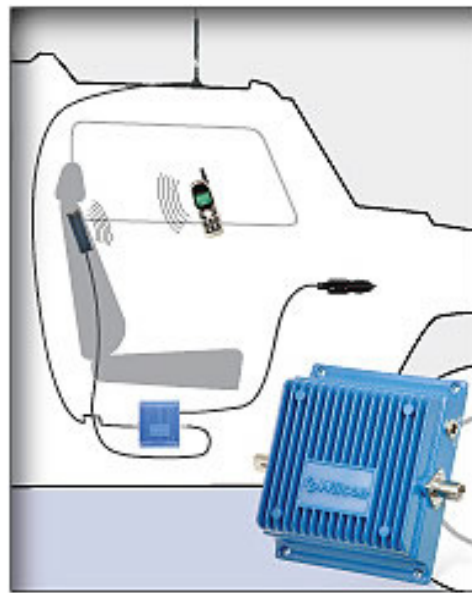

IN-BUILDING IDEN NEXTEL REPEATER

& VEHICULAR IDEN REPEATER BY TEKK COMM

Part #BD-800

In-Building Wireless Amplifier and Repeater increases your cell phone's range on send and receive.

Wireless Operation - No Physical connection to cellphone.

Allows multiple phones to be used simultaneously.

FCC Type Accepted.

For use where Nextel signal is weak or non existent indoors.

\$699.30

Part #BD-700

In Vehicle Amplifier and Repeater increases your cell phone's range on send and receive.

Wireless Operation - No Physical connection to cell phone.

Allows multiple phones to be used simultaneously.

FCC Type Accepted.

For use when responding to areas with little or weak Nextel coverage.

\$599.90